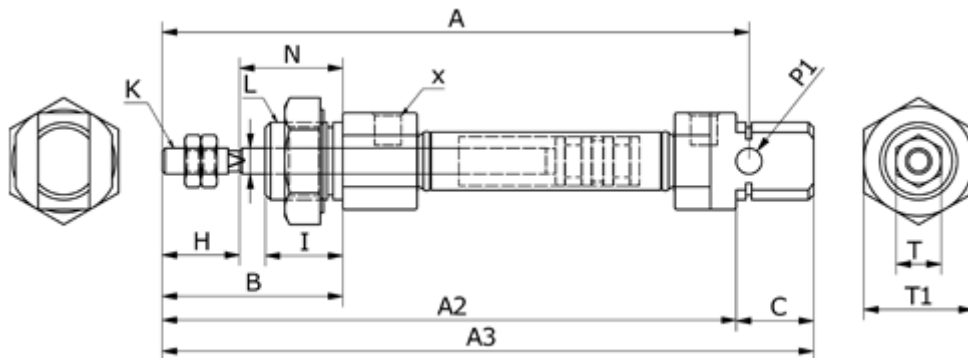

# Data Sheet

Article number: 58MI20S0200CAG

Description: Cylinder MI-20x200-S-CA-G, Ø20x200  
Double acting type - port 1/8"

## Measures

A	= 115	K	= M8x1,25	V = 8
A2	= 62	L	= M22x1,5	X = 1/8"
A3	= 126	N	= 24	
B	= 44	O	= 11	
Bore diameter	= 20	P1	= 8	
C	= 20	Stroke	= 200	
HS	= 20	T	= 12	
I	= 20	T1	= 29	